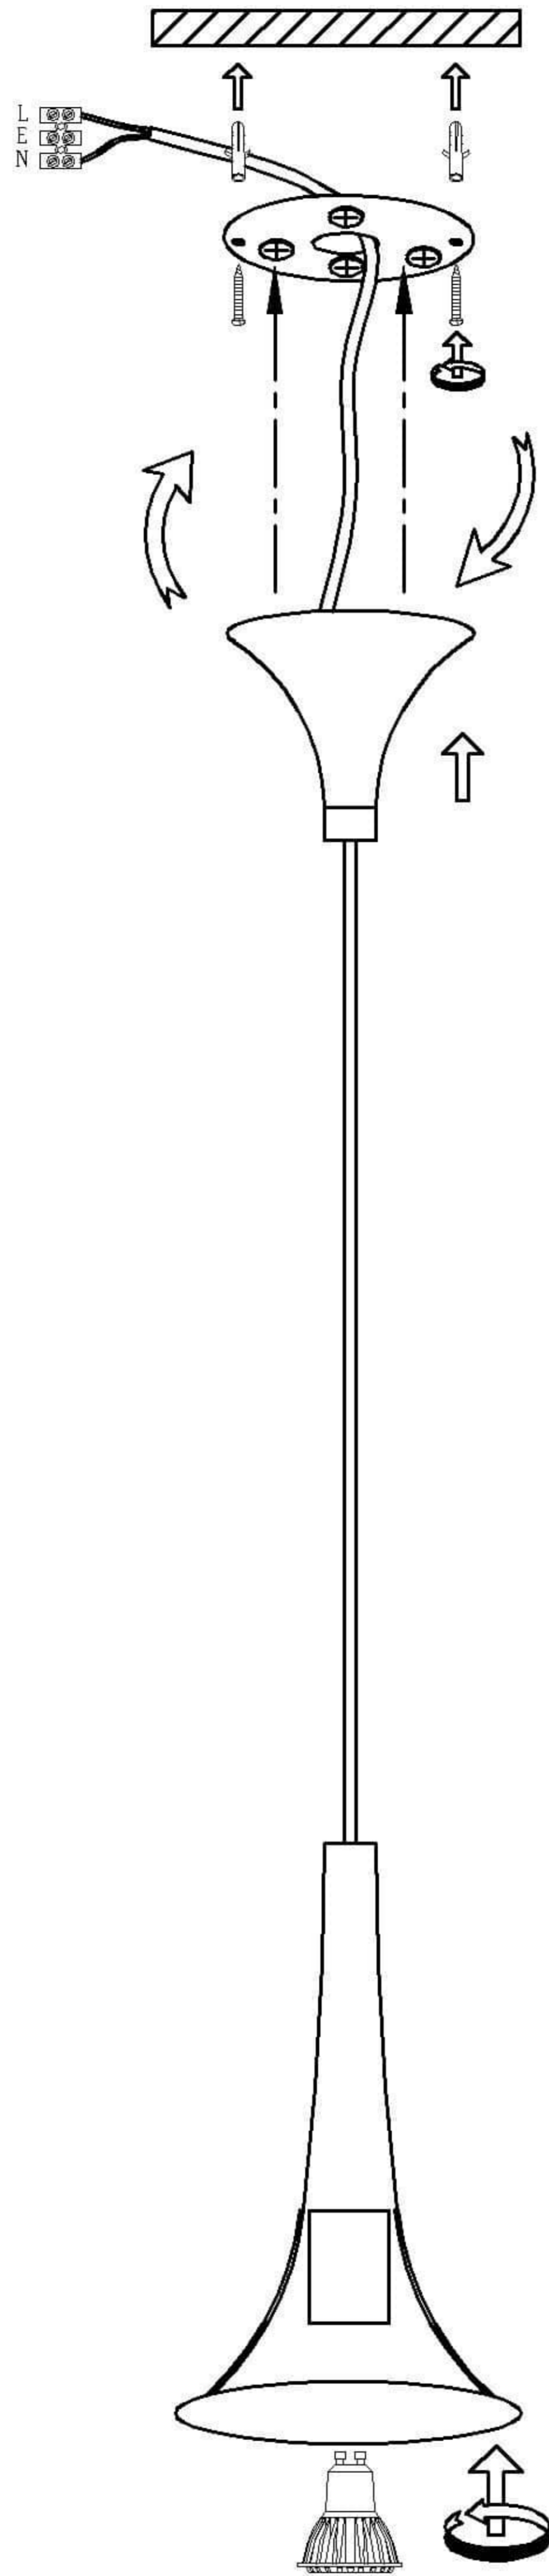

CP0048

1. Rated Voltage : AC220V
2. Frequency : 50~60Hz
3. light source:1*GU10
4. Material : Metal, Acrylic