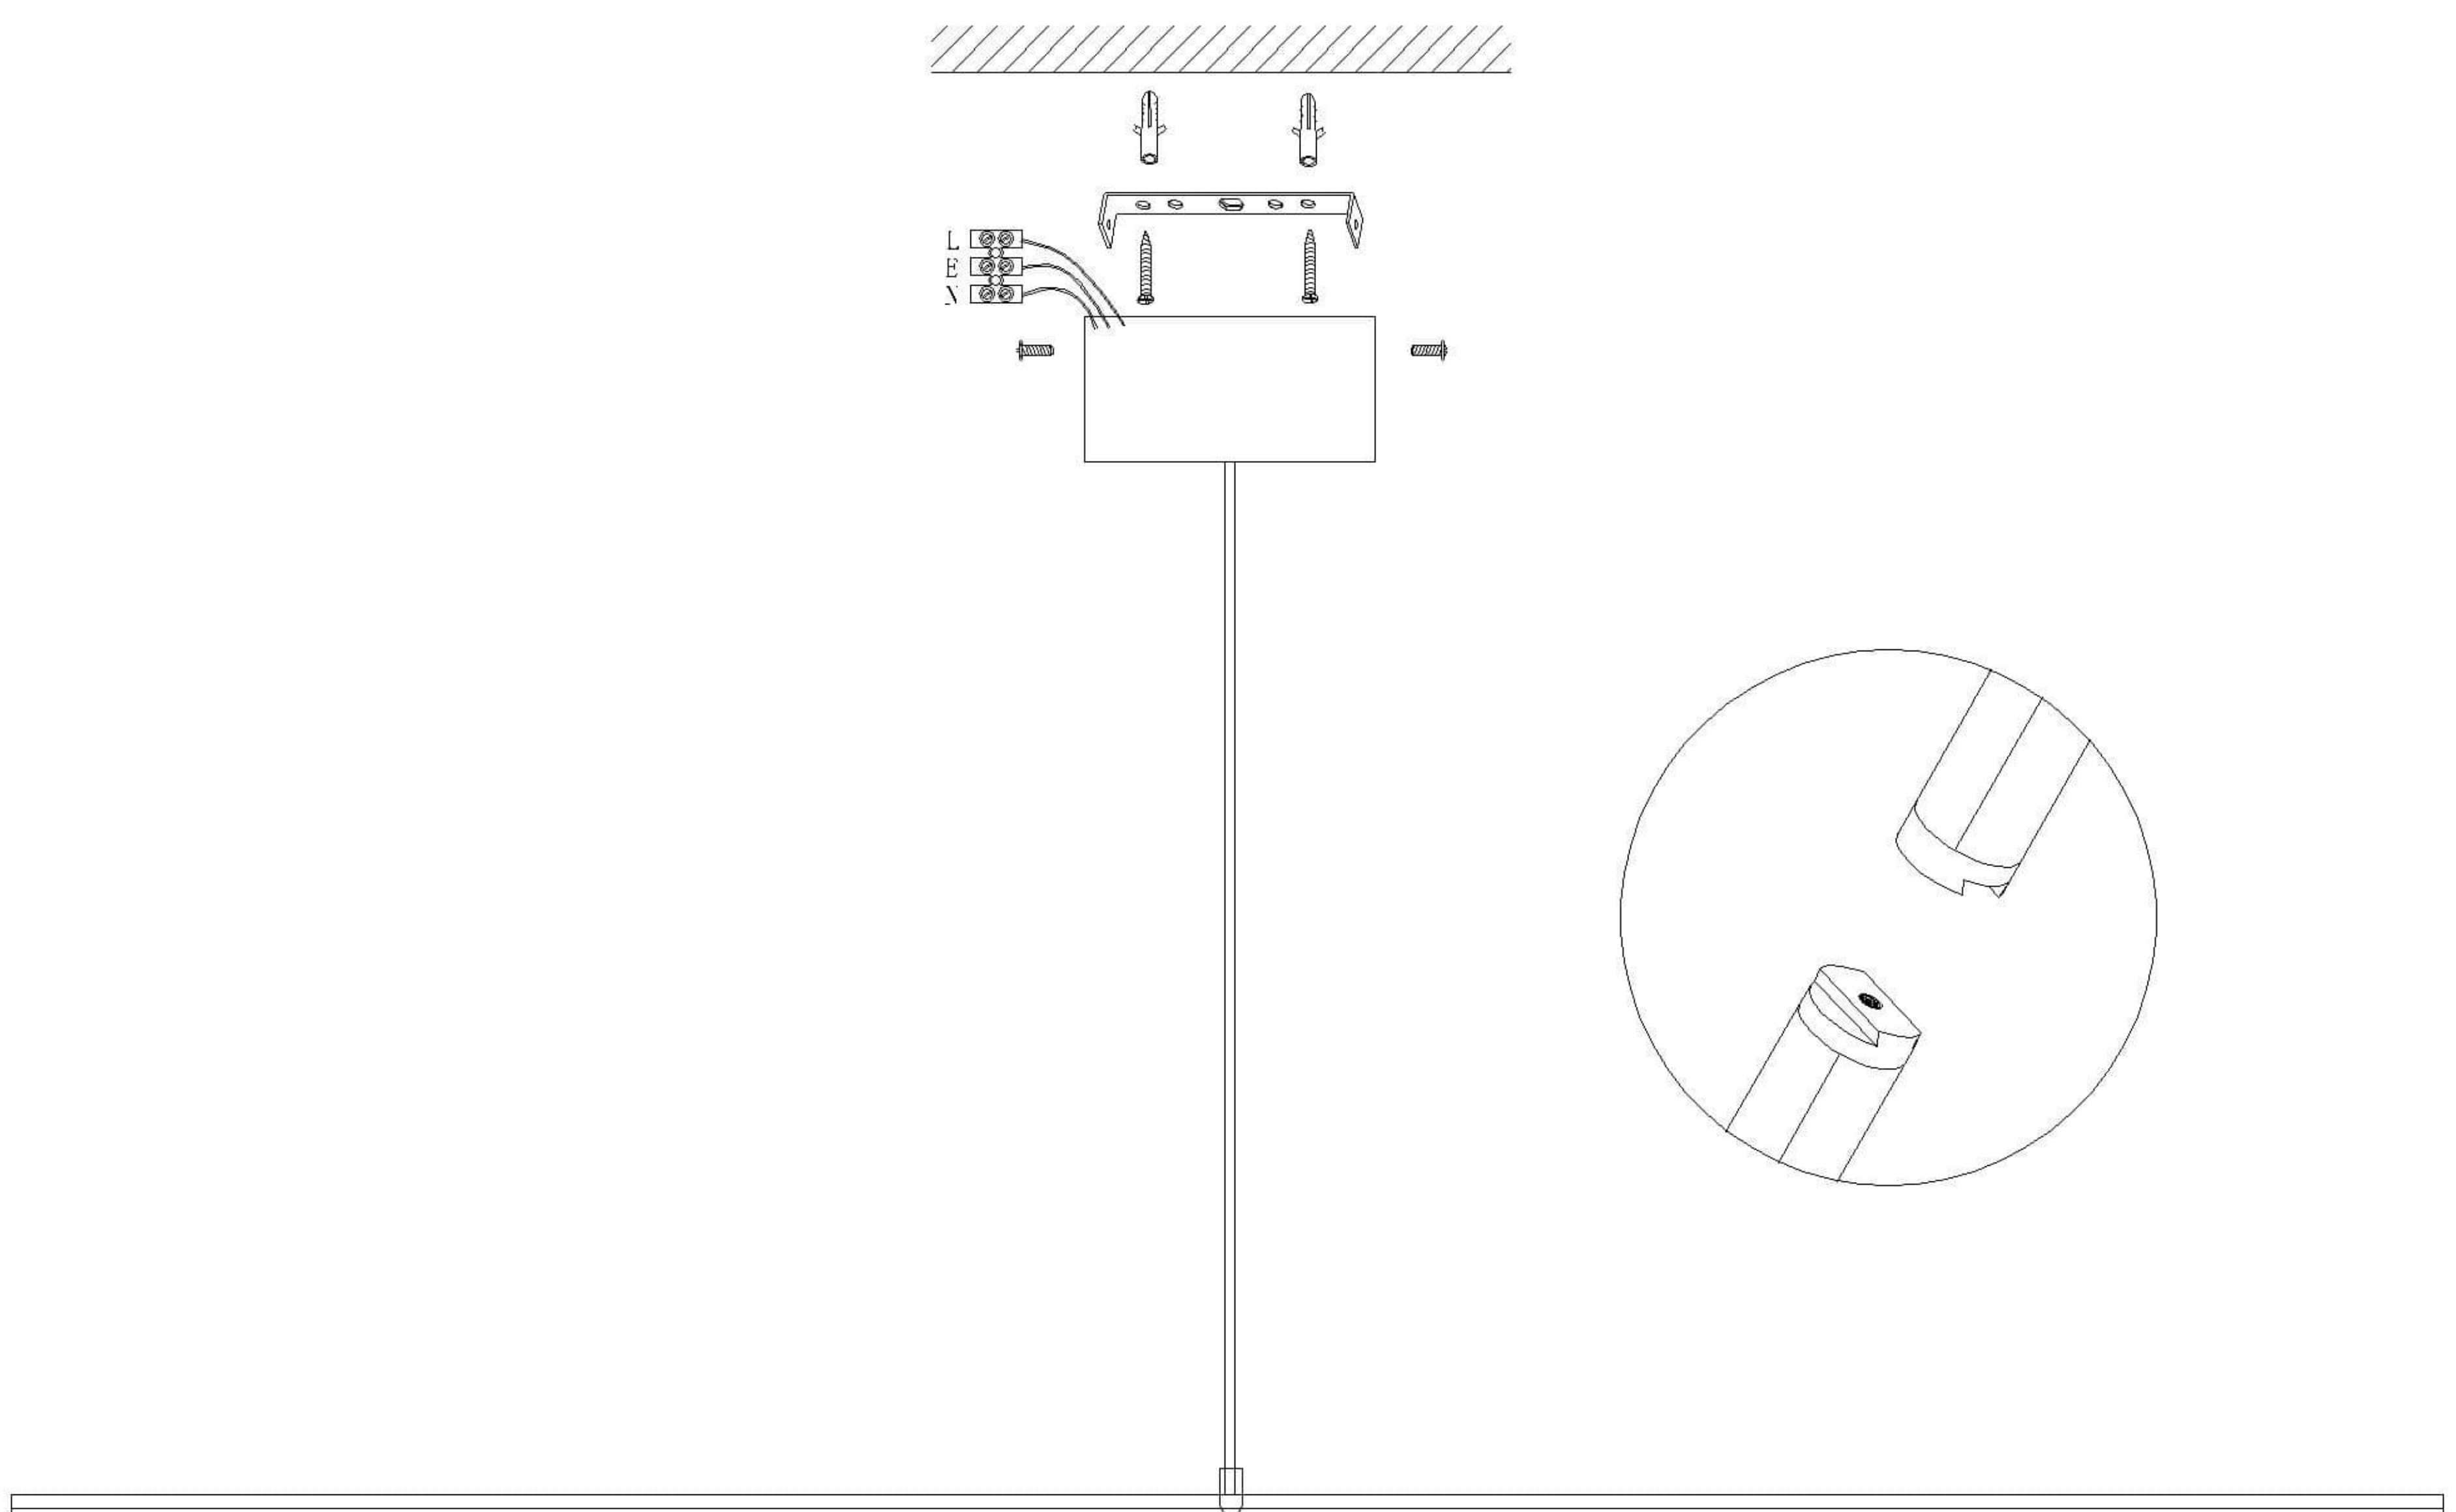

CP0031

1. Rated Voltage : AC220V
2. Frequency : 50~60Hz
3. light source:LED
4. Material : Metal, Acrylic