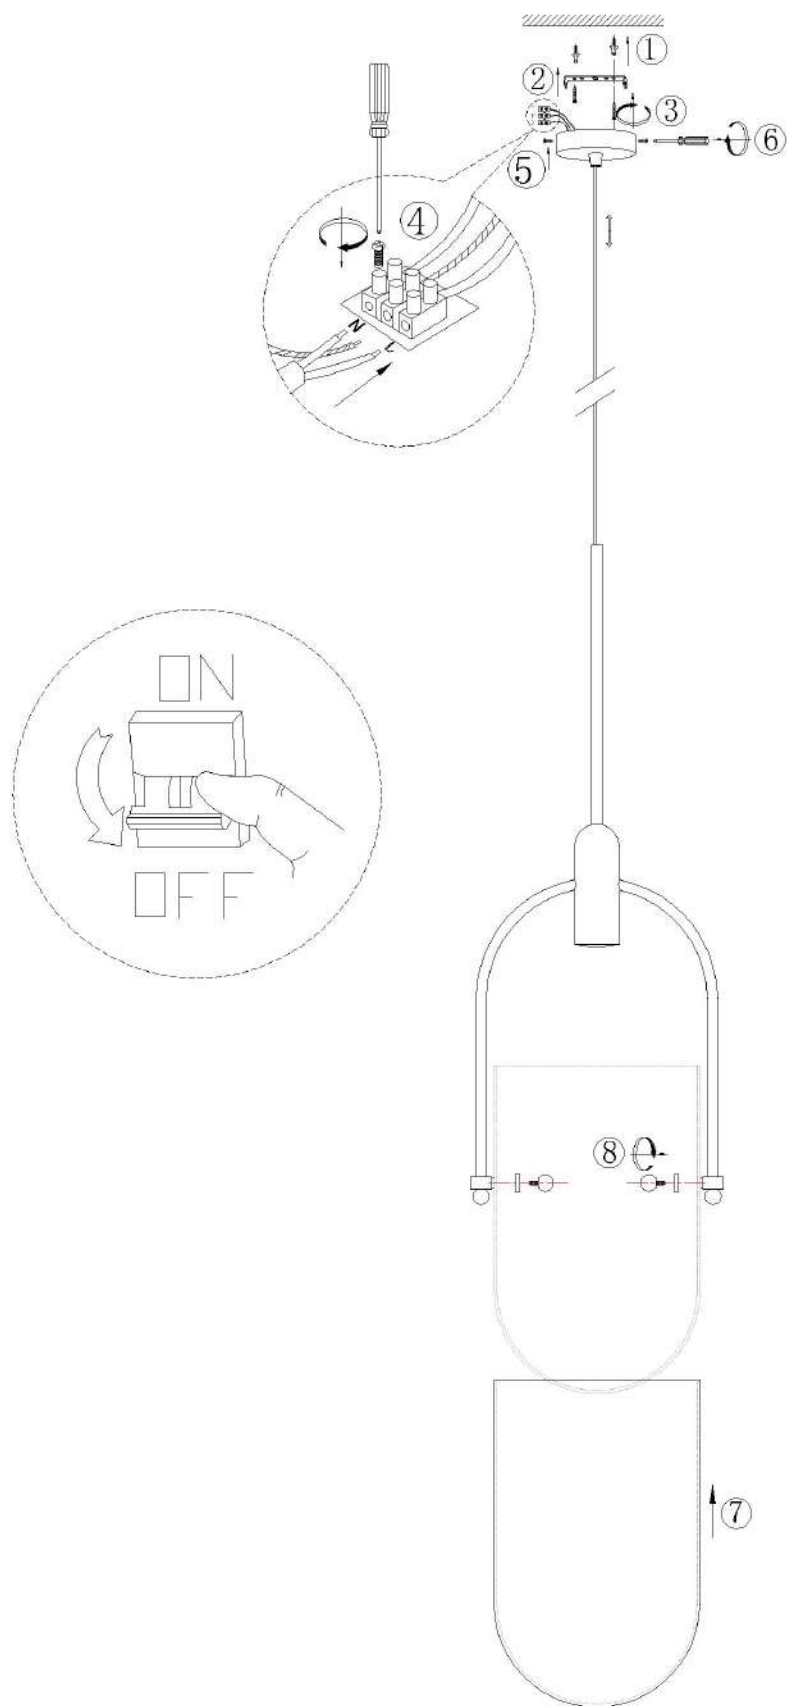

CP0092

1. Rated Voltage: AC220V
2. Frequency: 50~60Hz
3. light source:GU10
4. Material: Metal+Glass