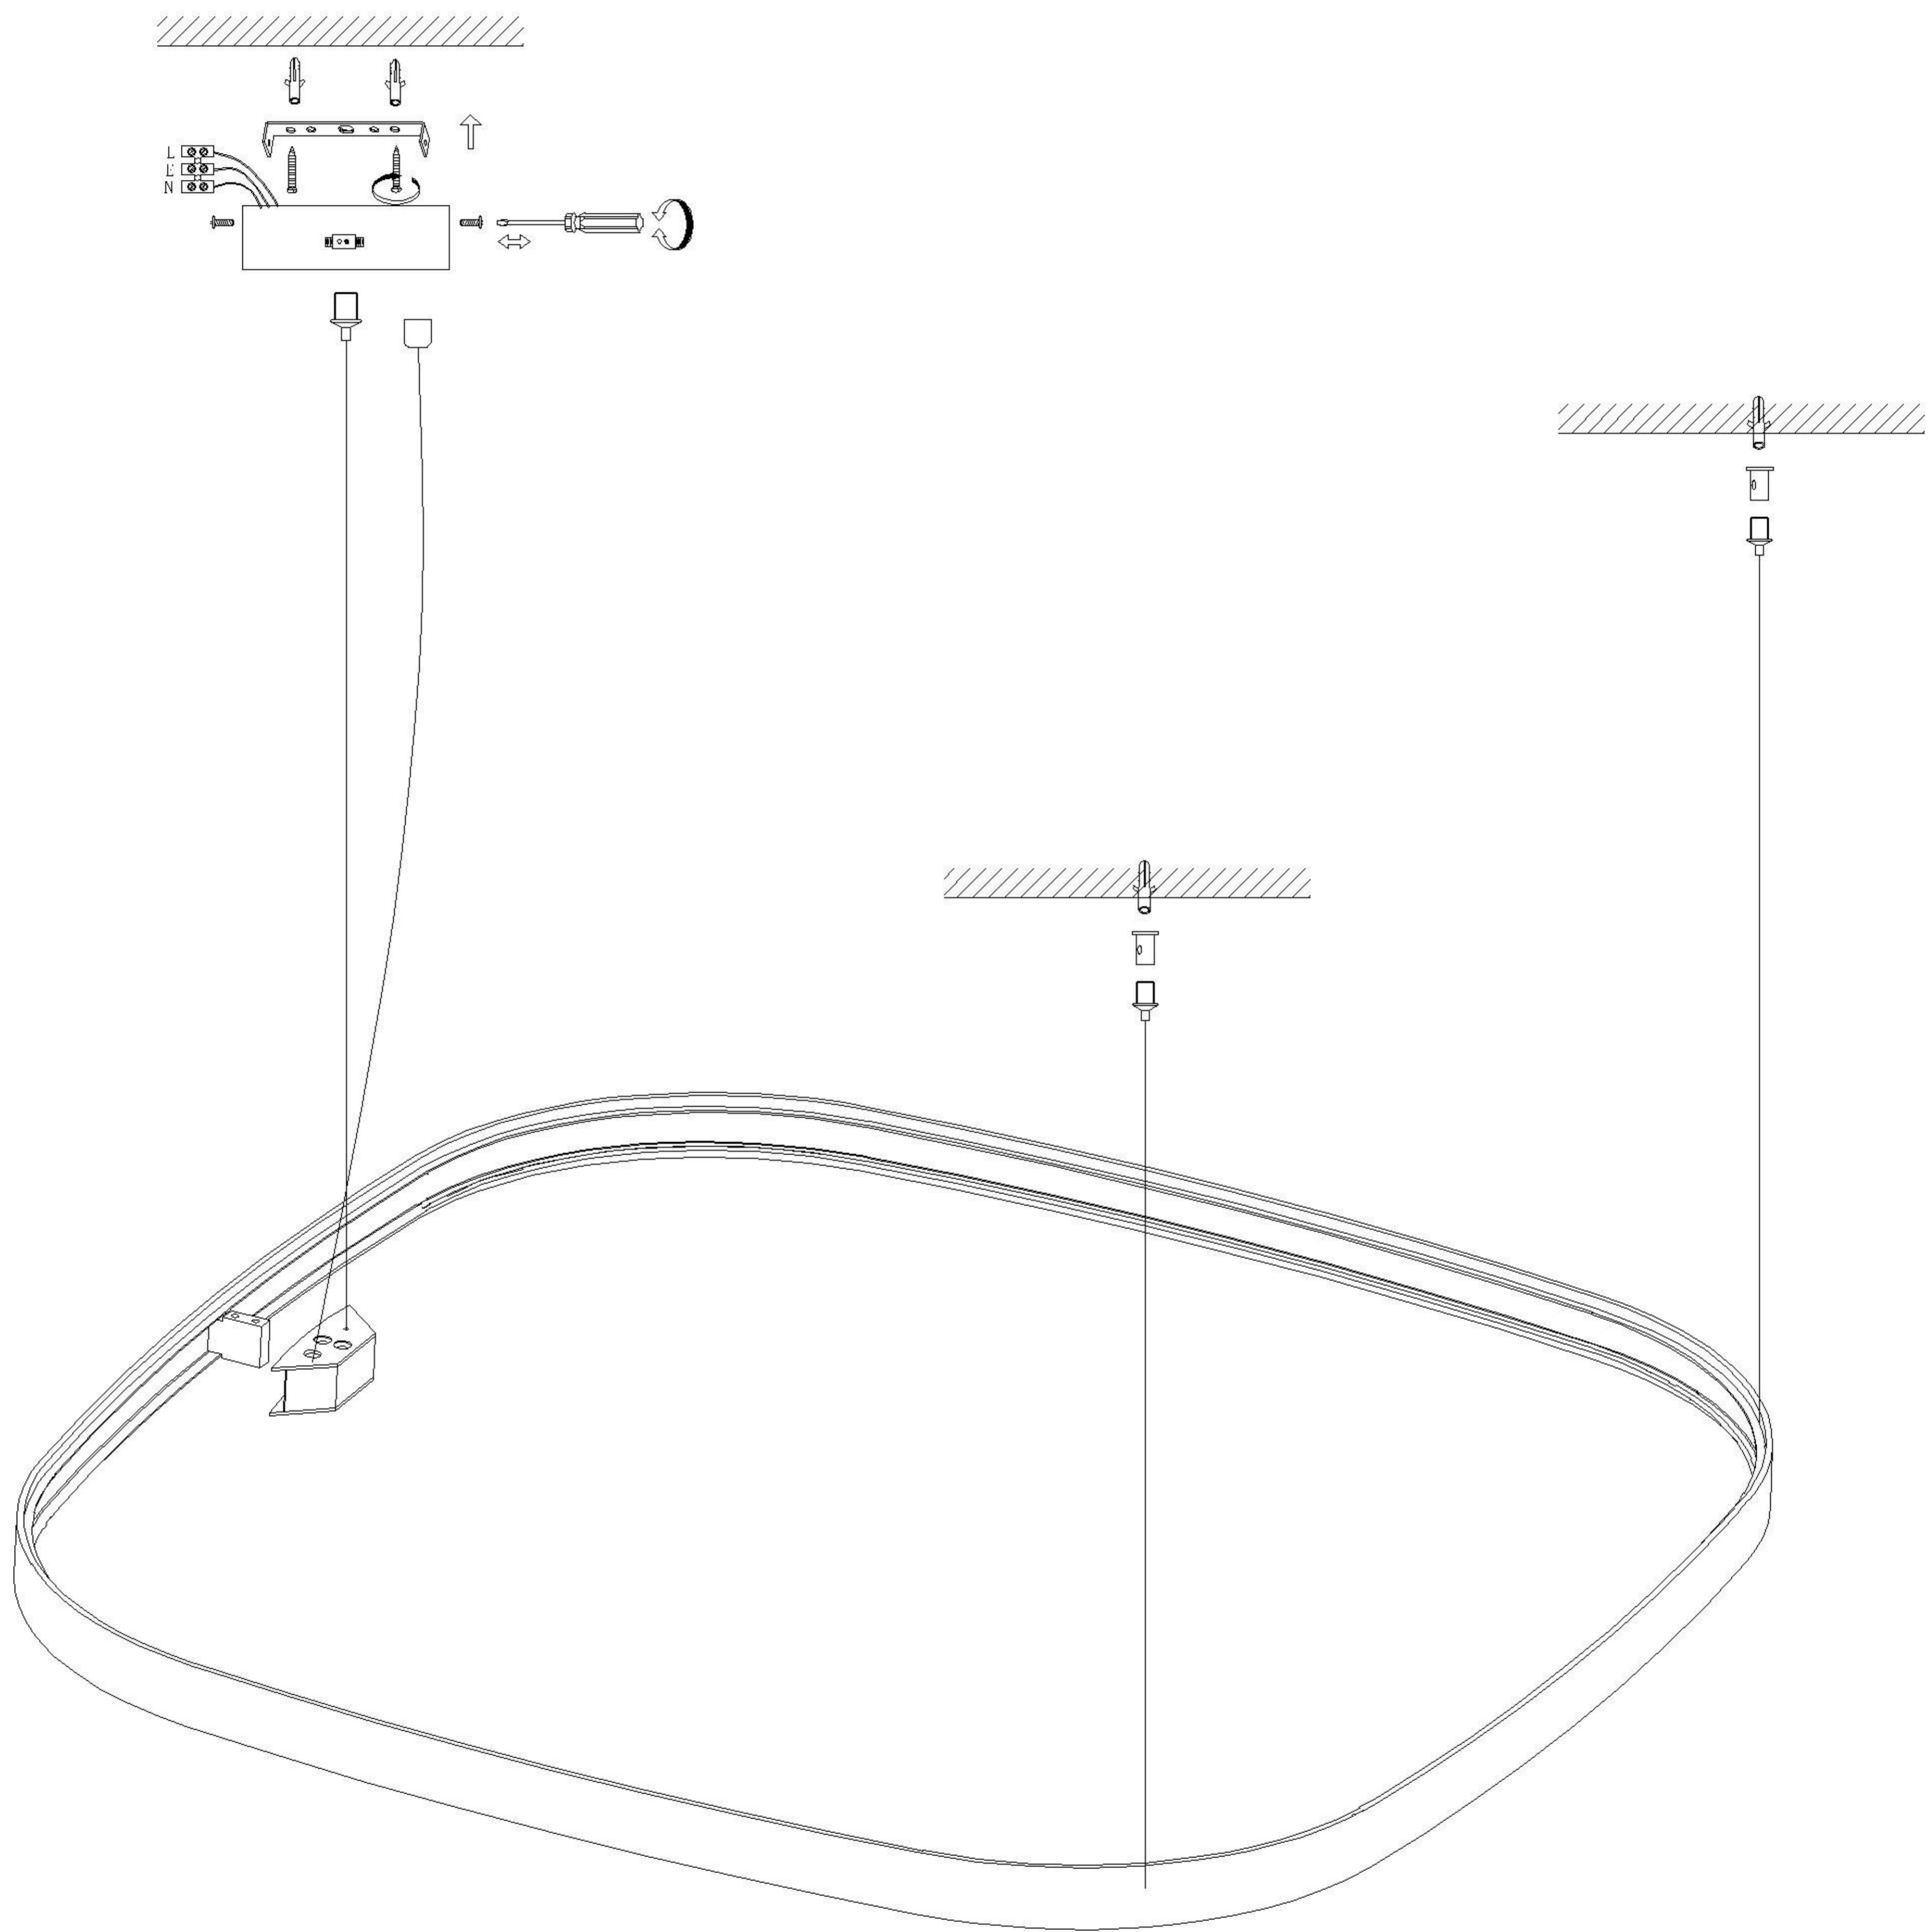

CP0035

1. Rated Voltage : AC220V
2. Frequency : 50~60Hz
3. light source:LED
4. Material : Aluminum, Acrylic