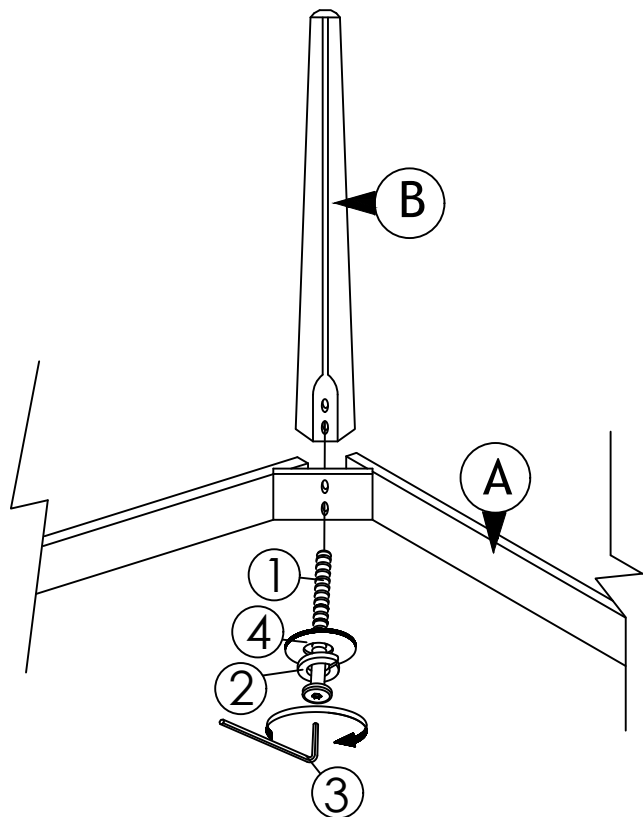

ASSEMBLY INSTRUCTIONS

Read this instruction carefully. Refer hardware and furniture parts list for guidance. Be sure all parts are complete, before assembling. Place all wooden furniture part on a clean and flat soft surface to prevent scratches. Refer steps provided as assembling guide.

CAUTIONS :

1. Do not **FULLY-TIGHTEN** the nuts or nut bolts until all are in place.
2. To prevent thread damage. Ensure that nuts or nut bolts are not over-tighten.
3. Hardware are to be kept out of reach from children.

PART LIST			HARDWARE LIST		
ITEM	DESCRIPTION	QTY	ITEM	DESCRIPTION	QTY
A	TABLE TOP	1 PC	1	JCBB SCREW M8 x 70MM	8 PCS
B	TABLE LEG	4 PCS	2	SPRING WASHER 5/16"	8 PCS
			3	ALLEN KEY M5	1 PC
			4	FLAT WASHER 5/16"	8 PCS

STEP 1