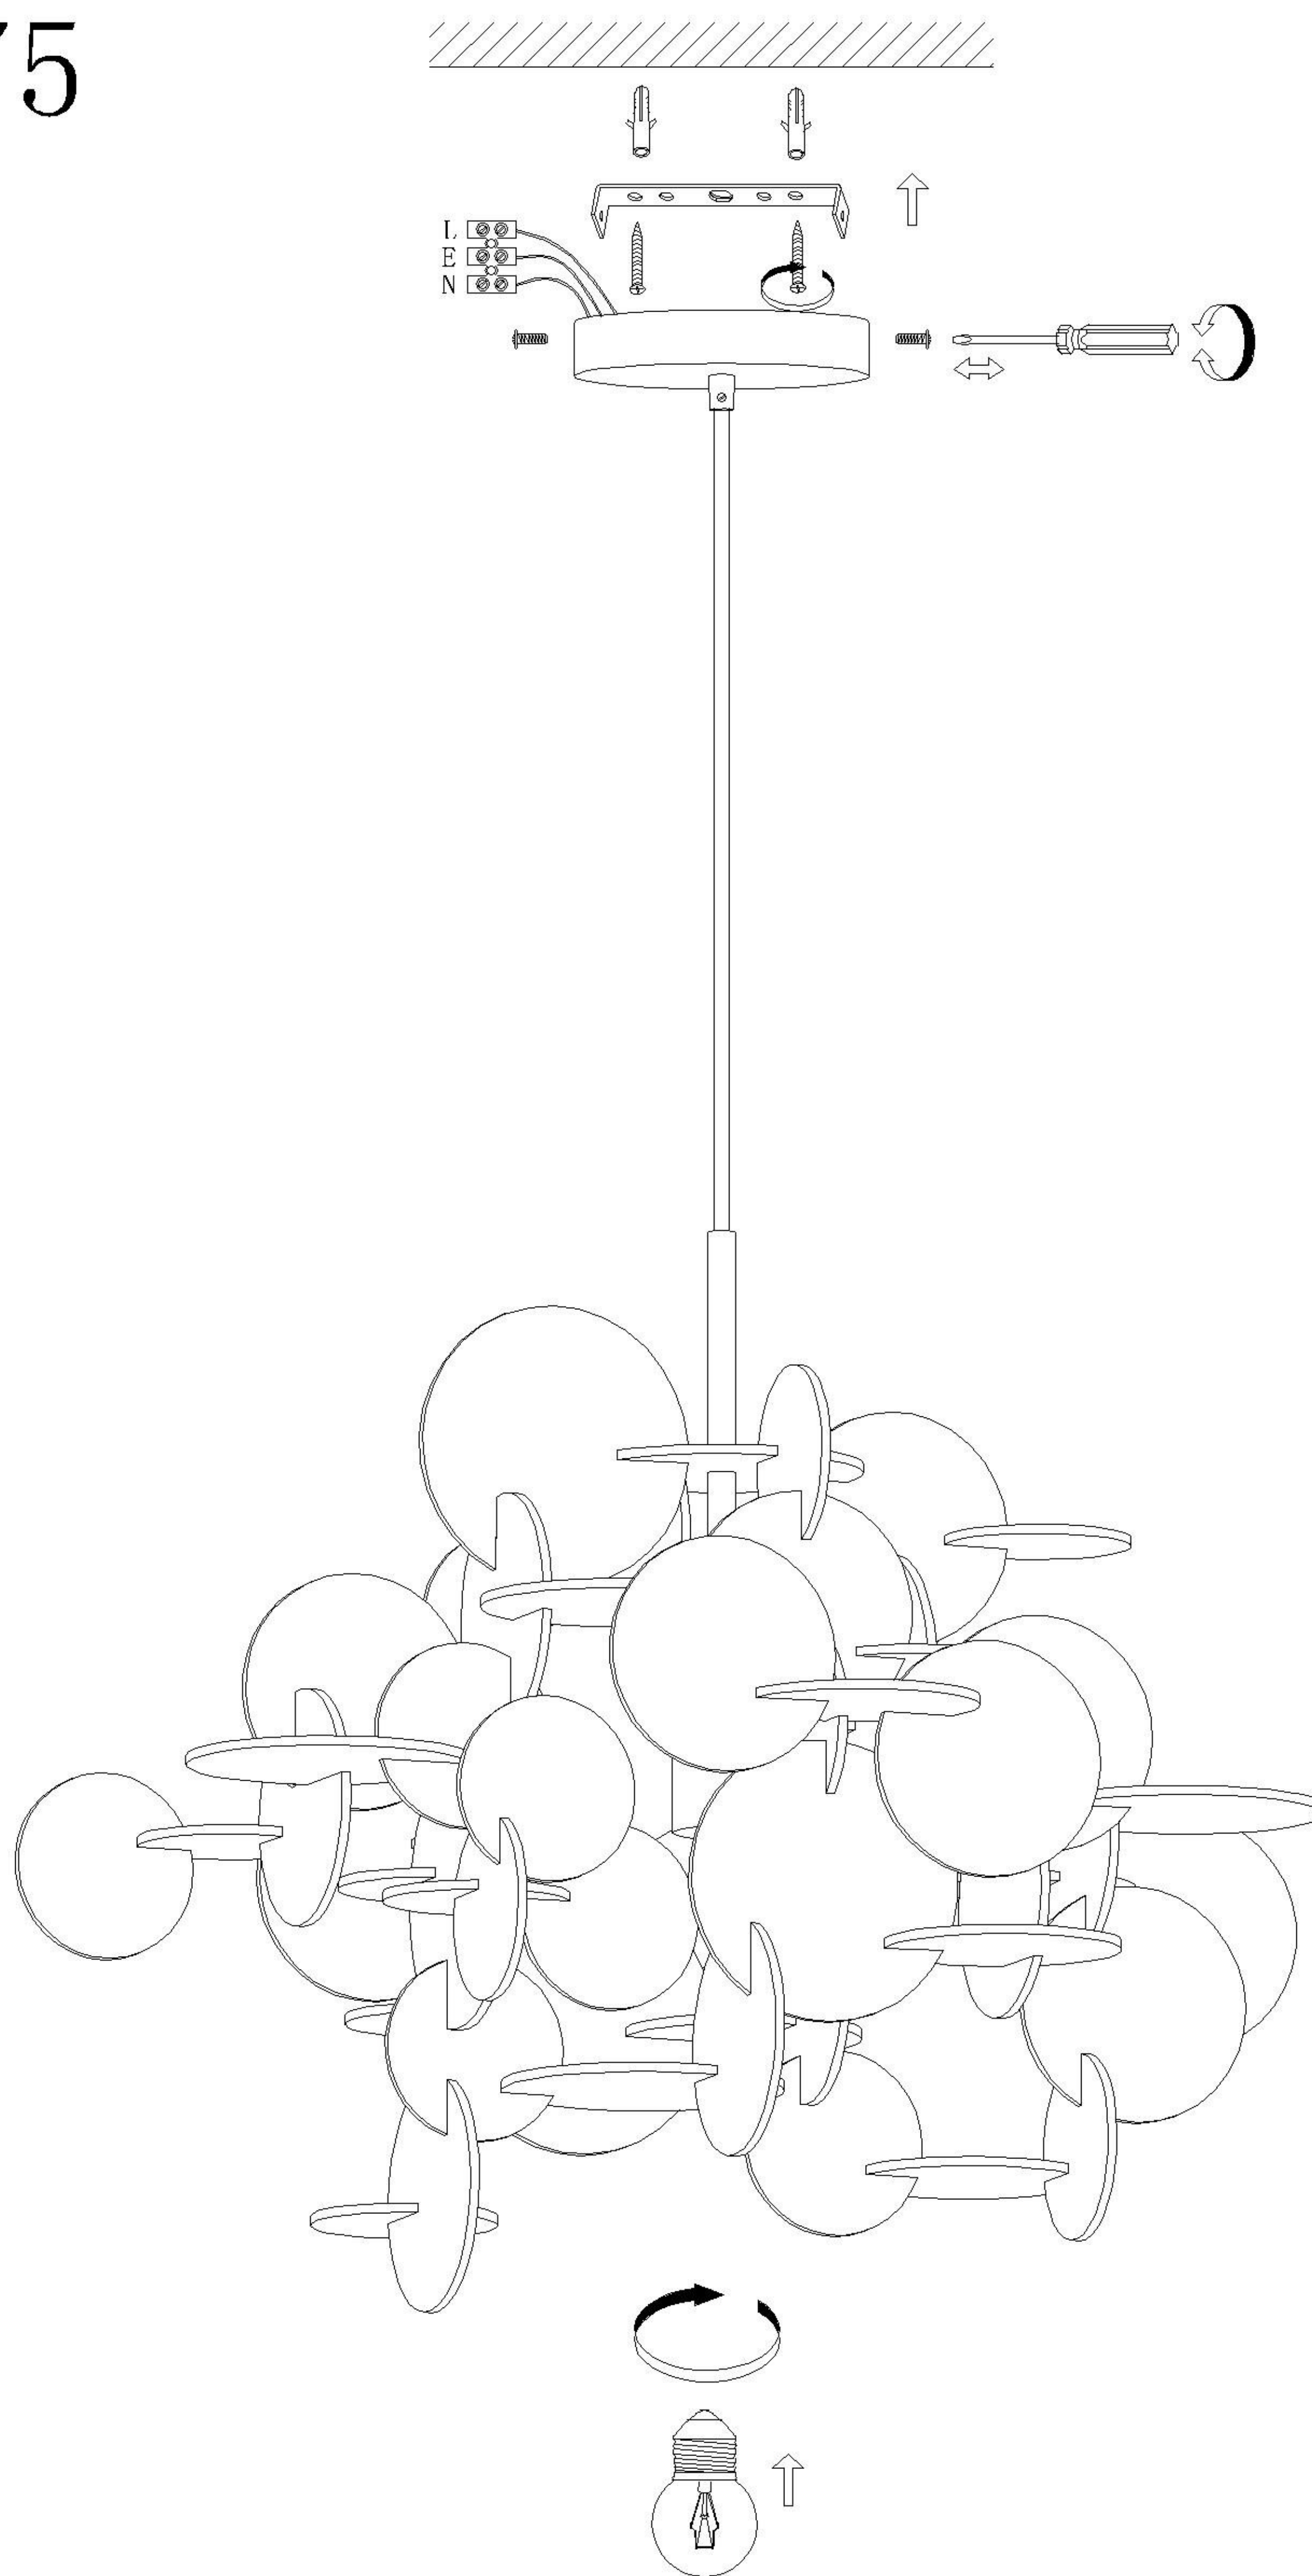

CP0075

1. Rated Voltage: AC220V
2. Frequency: 50~60Hz
3. light source: E27 MAX 60W
4. Material: Metal, Wood