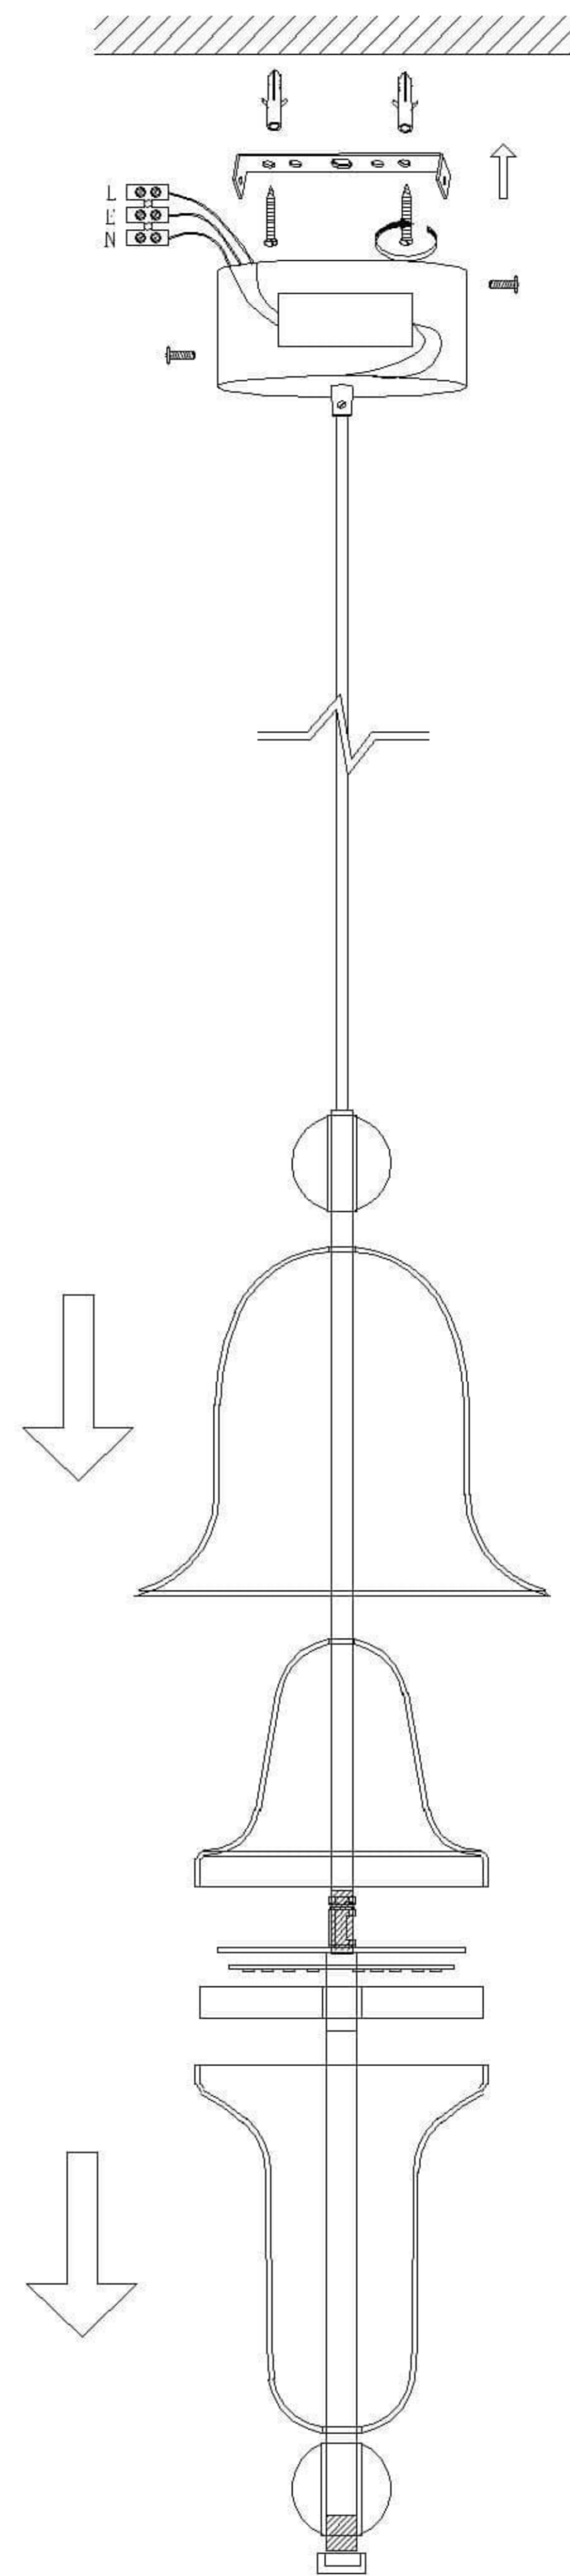

# CP0046

1. Rated Voltage : AC220V
2. Frequency : 50~60Hz
3. light source:LED
4. Material : Metal, Glass