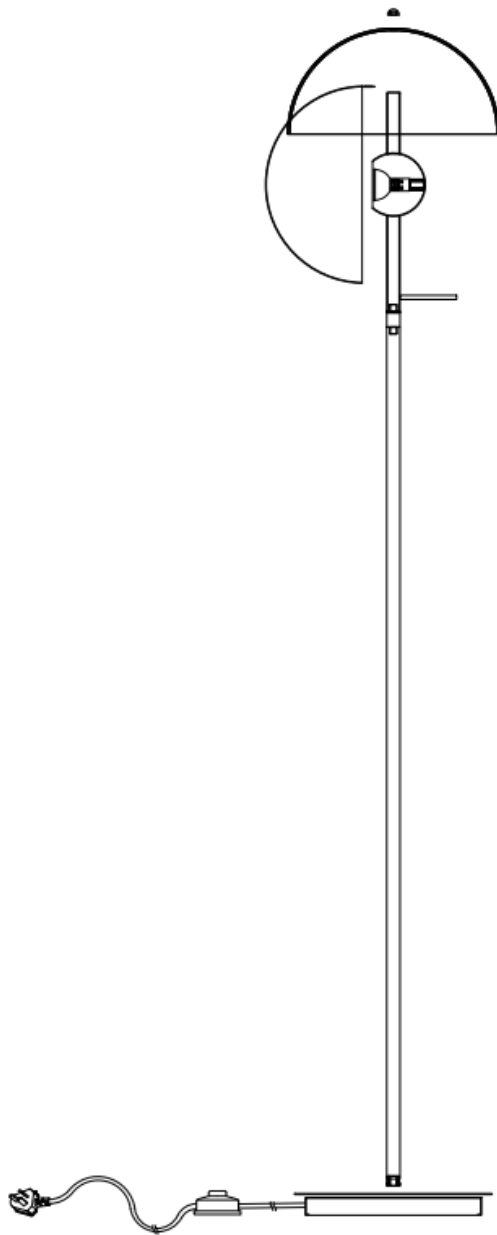

# CF0015

## Installation instructions

1. Please wear gloves during the installation.
2. Do not install on place which is damp or with wet lime water.
3. Cut off the electricity before installation in case of being shocked.
4. Do cut off the electricity before washing or repairing, and use the scour without causticity.
5. If the light needs to be cleaned, should use the dry antistic fabric, clean it in one direction.
6. Try to turn on the light.
7. Please cut off the electricity and wait until the bulb gets cooling before replacing the bulb in case of being burned.